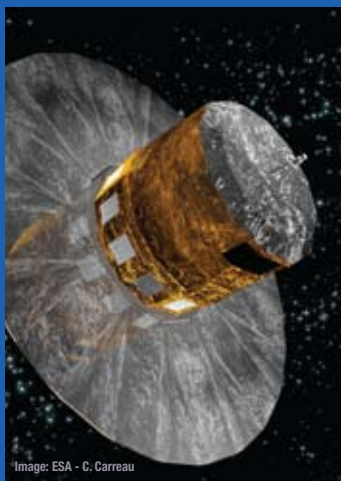

2010  
arianespace  
service & solutions

30 Years of Success

Image: ESA - C. Carreau

Equipped with the most sensitive telescope ever made, Gaia will weigh approximately 2,100 kg. at launch

# MAPMAKER

Arianespace will send the European Space Agency's Gaia 3-D star-mapping satellite into deep space in 2012 on a Soyuz vehicle. A follow-on mission to the Hipparcos astronomy spacecraft launched by Ariane in 1989, Gaia will reveal the composition and formation of the Milky Way.